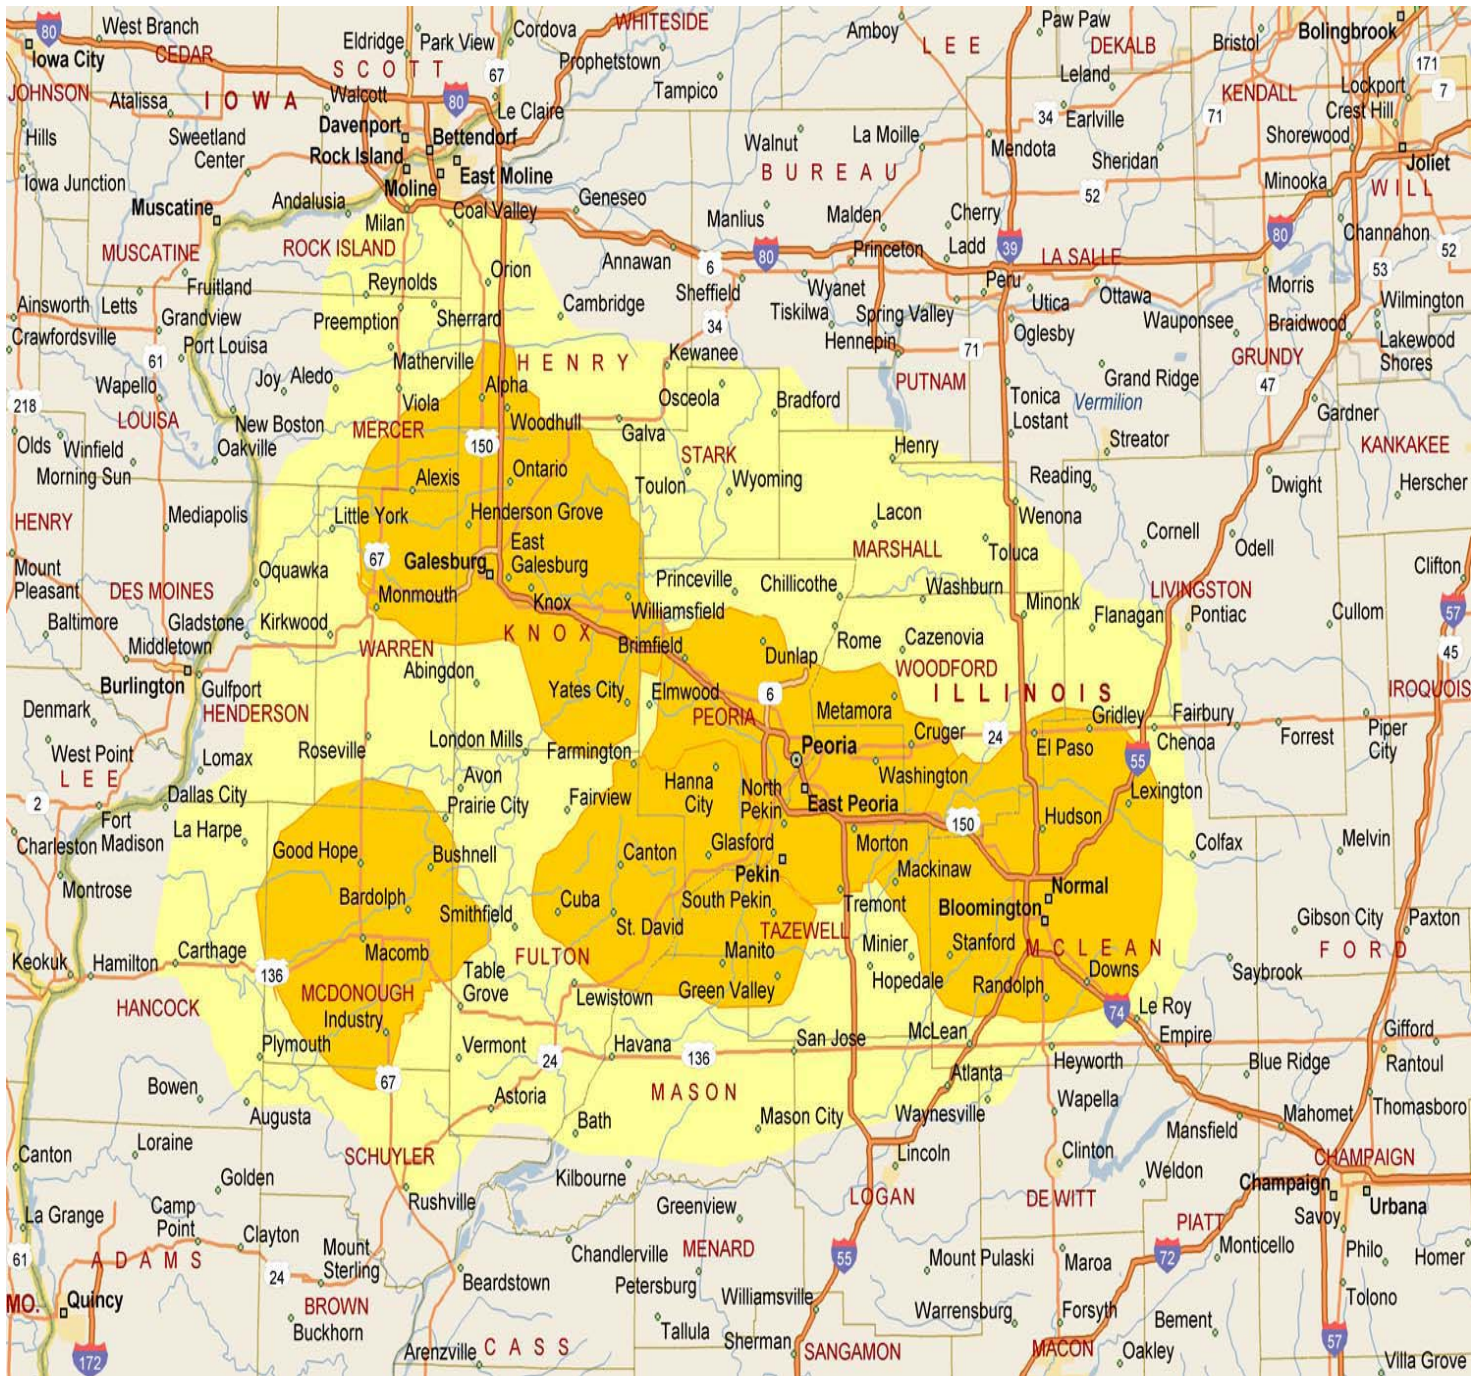

PlainTalk Coverage Map

* Coverage based on average propagation. Coverage may vary due to conditions such as terrain, building, and other RF circumstances. Coverage is estimated but is not guaranteed.

 Mobile Coverage*
 Portable Coverage*

Supreme Radio Communications, Inc.
4017 N. Prospect Rd.
Peoria Heights, IL 61616
Locations in Macomb, Galesburg, and Bloomington
Phone: 800-628-7933

Here is a map of the PlainTalk coverage. With system usage fees as low as \$18.00 per month per unit, PlainTalk provides a cost effective solution for your business. If your work area is located in the coverage map, call for a demo today.